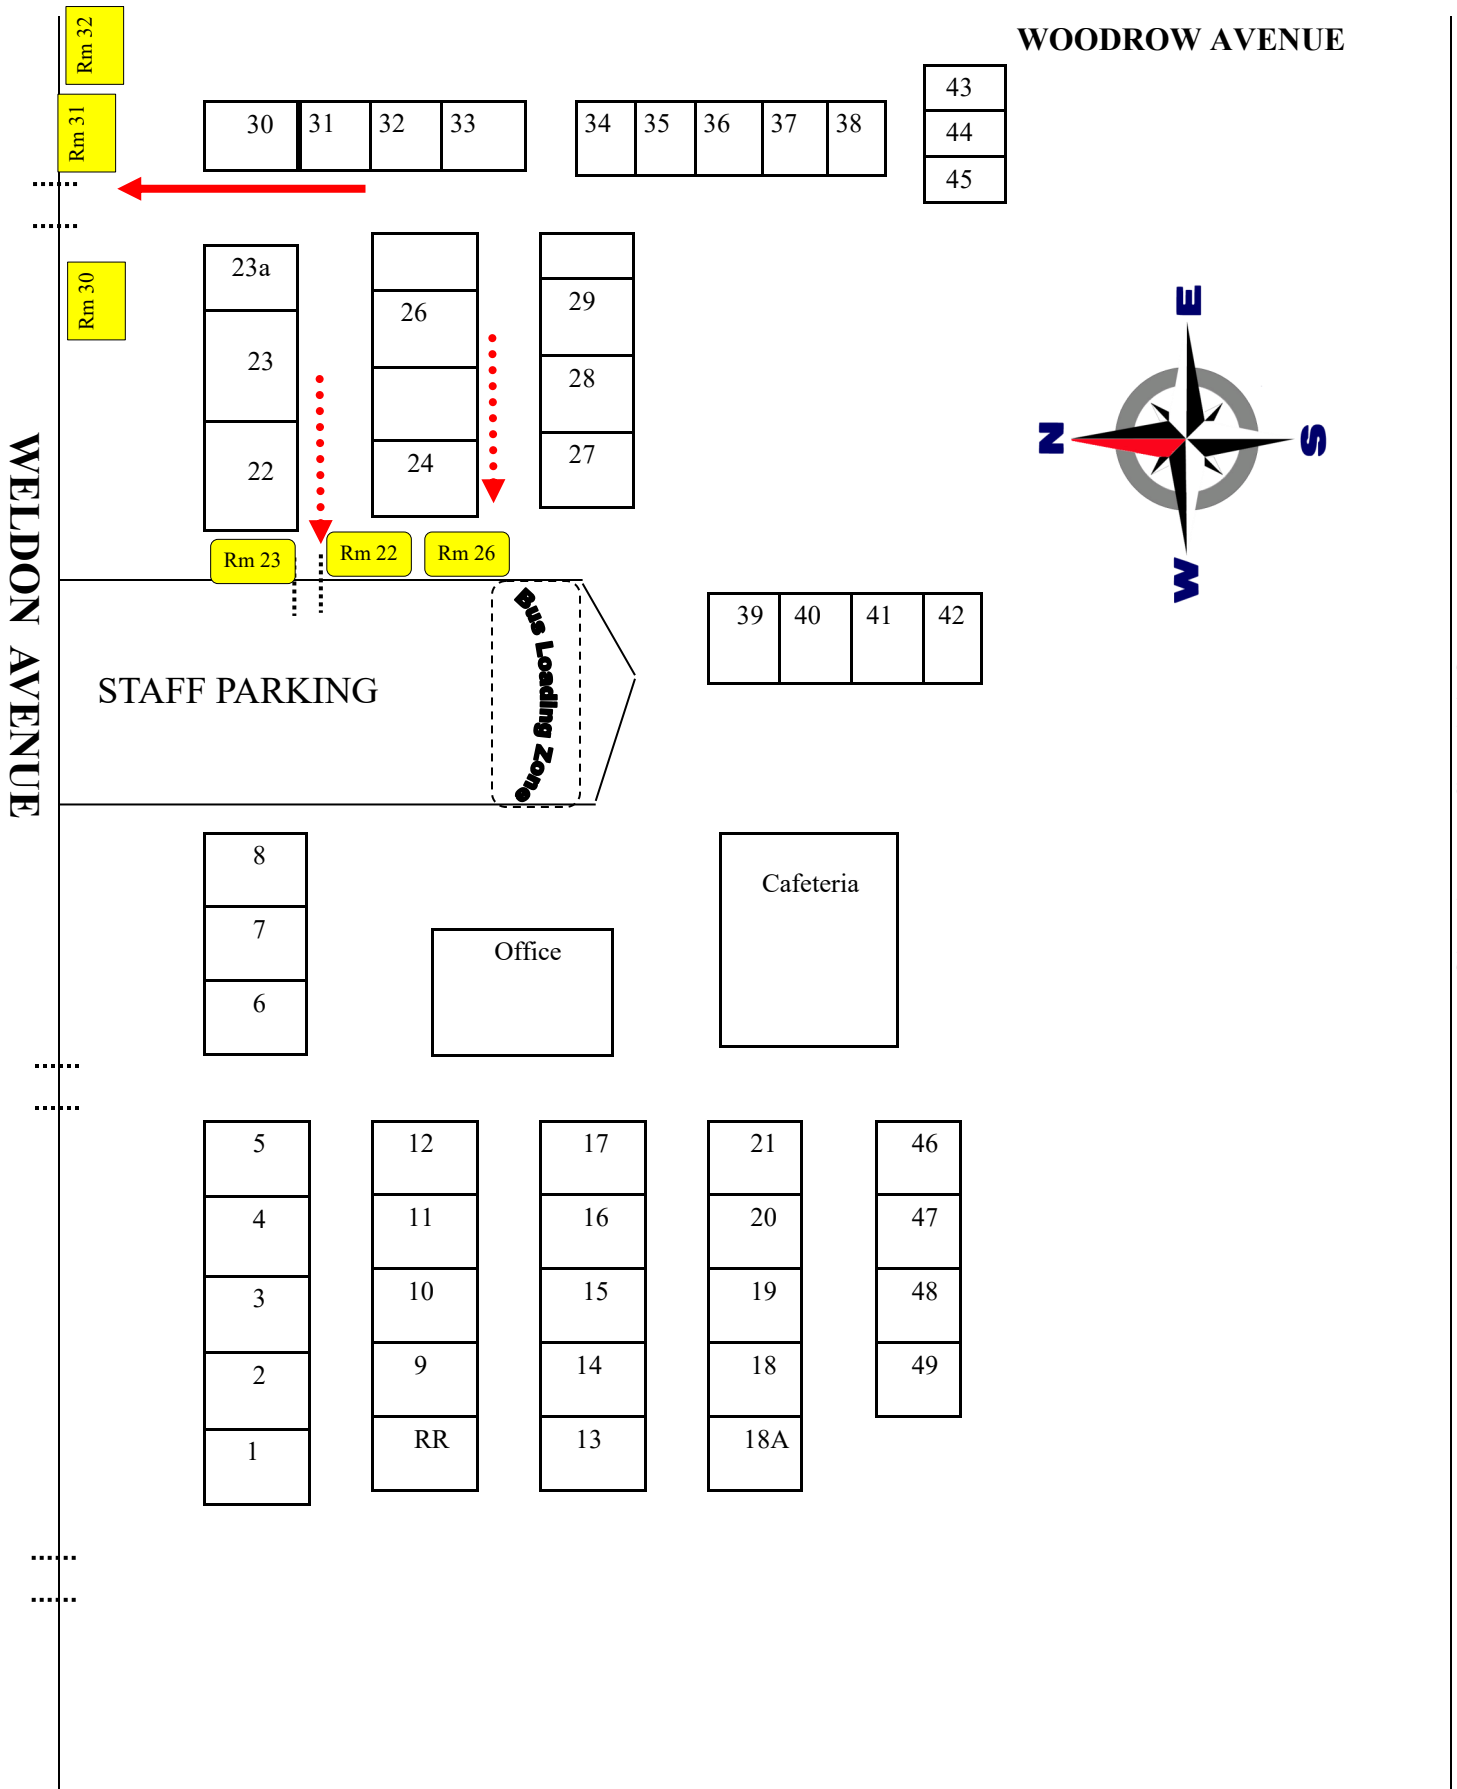

TK/Kindergarten Dismissal @ 1:35

1st-6th Dismissal at 2:35